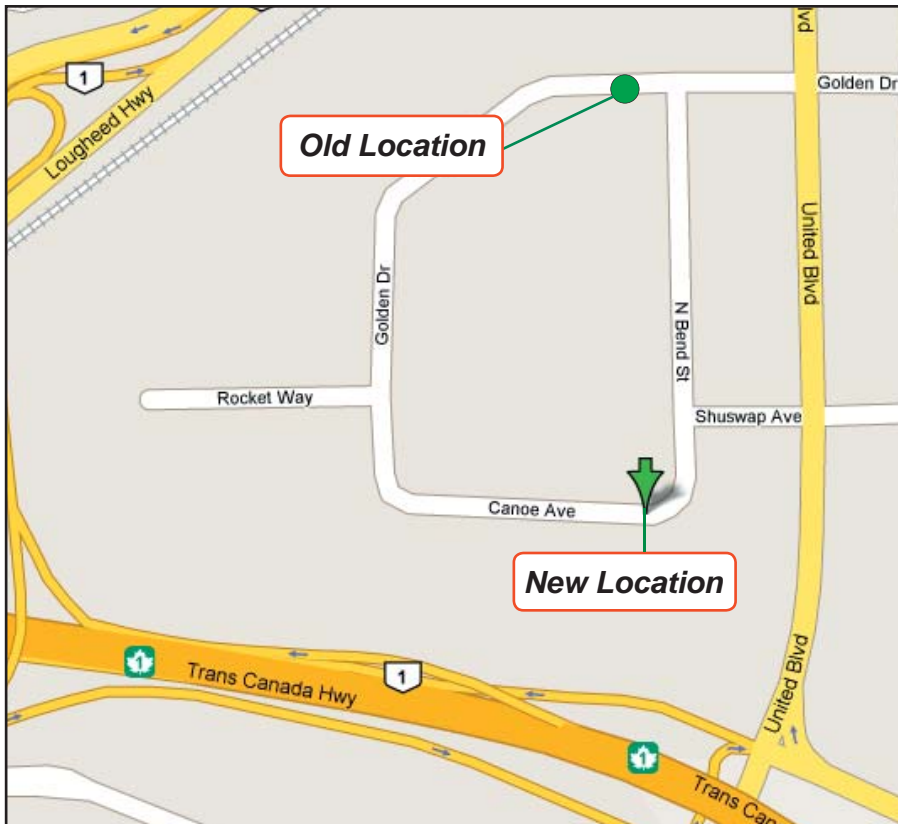

# RSL COQUITLAM IS MOVING!

**We will be open in our new location  
Monday, April 2<sup>nd</sup>, 2007**

**NEW ADDRESS,  
SAME CONTACT  
NUMBERS**

**2394 Canoe Avenue  
Coquitlam, BC V3K 6C2**

**PH: 604-944-0441 (24 hours)**